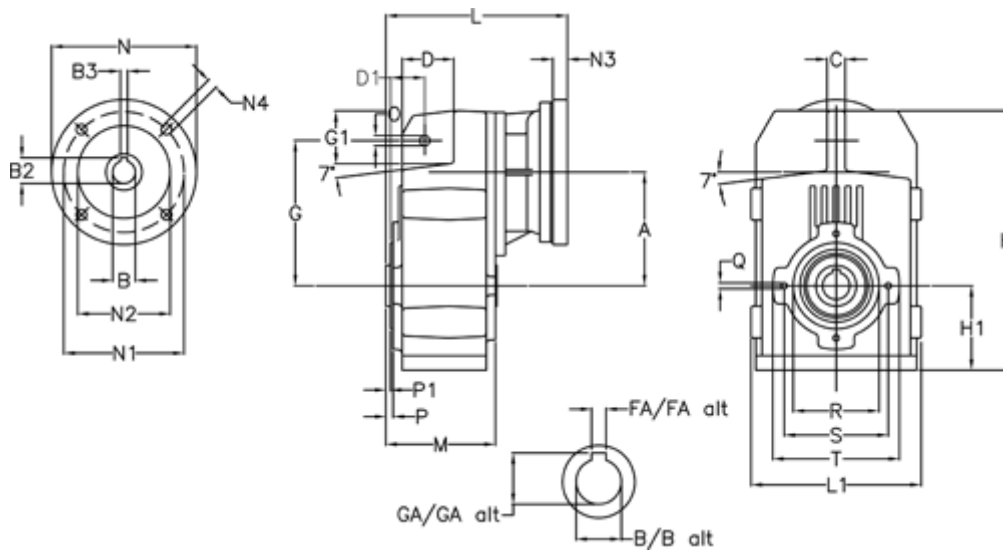

# Data Sheet

Article number: 29560271873220  
 Description: Shaft mounted gear  
 A254H35-718,7-P63B5

## Measures

A = 128.75	FA = 10	M = 135.5	Q = M10x14
B = 35	G = 162	N = 140	R = 110
B1 = 11	G1 = 58.0	N1 = 115	S = 130
B2 = 12.8	GA = 38.3	N2 = 95	T = 150
B3 = 4	H = 290.5	N4 = M8x19	
C = 20	H1 = 93.5	O = 13	
D = 57.0	L = 268.5	P = 6.0	
D1 = 43.5	L1 = 188	P1 = 3.5	